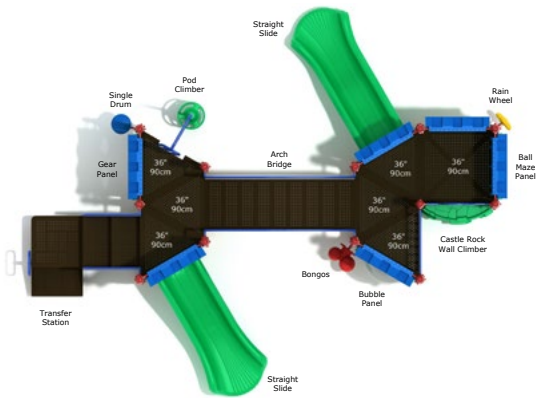

Franklin's Folly

#PCT077

Safety Zone: 31' 1" X 28'

Ages: 2 - 5 years

Child Capacity: 26 - 30

Fall Height: 36"

May Day Market

#PCT019

Safety Zone: 25' 6" X 34' 6"

Ages: 2 - 5 years

Child Capacity: 27 - 31

Fall Height: 36"

Guarded Gatehouse

#PCT069
 Safety Zone: 23' 10" X 27' 3"
 Ages: 2 - 5 years
 Child Capacity: 20 - 26
 Fall Height: 36"