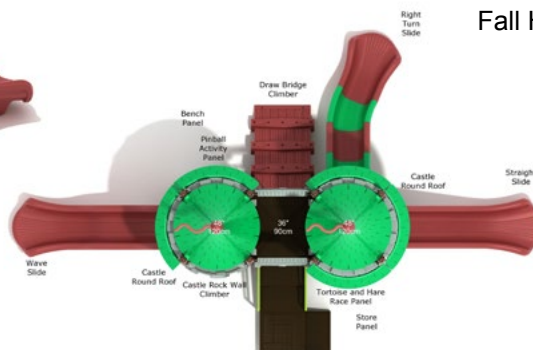

Hemyock Halls

#PCT054
Safety Zone: 36' 1" X 26' 5"
Ages: 2 - 12 years
Child Capacity: 18 - 24
Fall Height: 48"