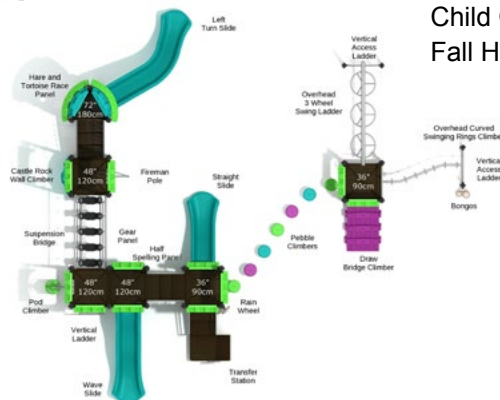

Raiding Wreckage

#PCT021
Safety Zone: 44' 5" X 47' 7"
Ages: 5 - 12 years
Child Capacity: 51 - 55
Fall Height: 84"