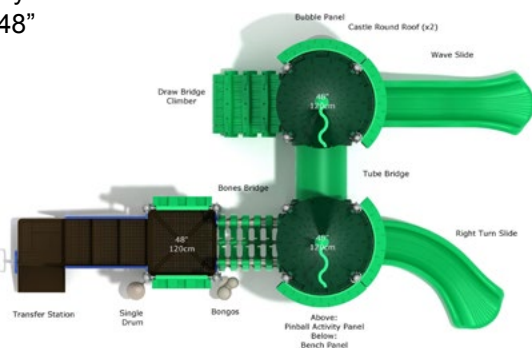

Jade Paradise

#PCT003

Safety Zone: 24' 10" X 34' 3"

Ages: 2 - 12 years

Child Capacity: 25 - 35

Fall Height: 48"