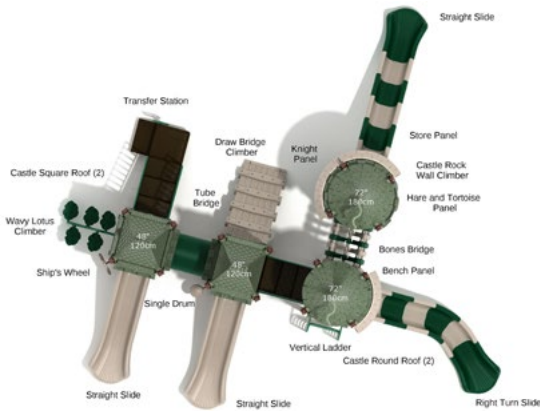

Gwendolyn's Guild

#PCT028

Safety Zone: 38' 8" X 40' 8"

Ages: 5 - 12 years

Child Capacity: 26 - 34

Fall Height: 72"

Banneret Borough

#PCT041

Safety Zone: 29' 2" X 39' 7"

Ages: 5 - 12 years

Child Capacity: 62 - 70

Fall Height: 60"