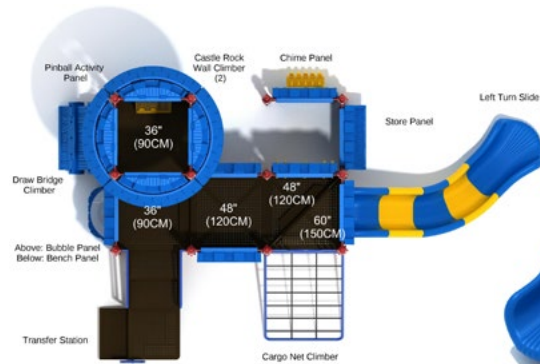

Albion Abbey

#PCT063

Safety Zone: 23' 11" X 31' 10"

Ages: 2 - 12 years

Child Capacity: 33 - 38

Fall Height: 60"