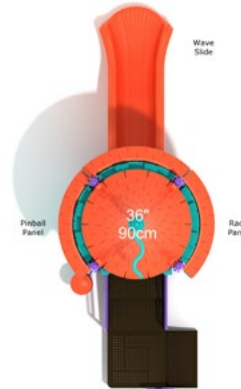

Jolly Court Jester

#PCT017
 Safety Zone: 17' 9" X 25' 8"
 Ages: 2 - 5 years
 Child Capacity: 7 - 10
 Fall Height: 36"

Mystic Ruins

#PCT020
 Safety Zone: 22' 4" X 29' 2"
 Ages: 2 - 5 years
 Child Capacity: 26 - 30
 Fall Height: 36"