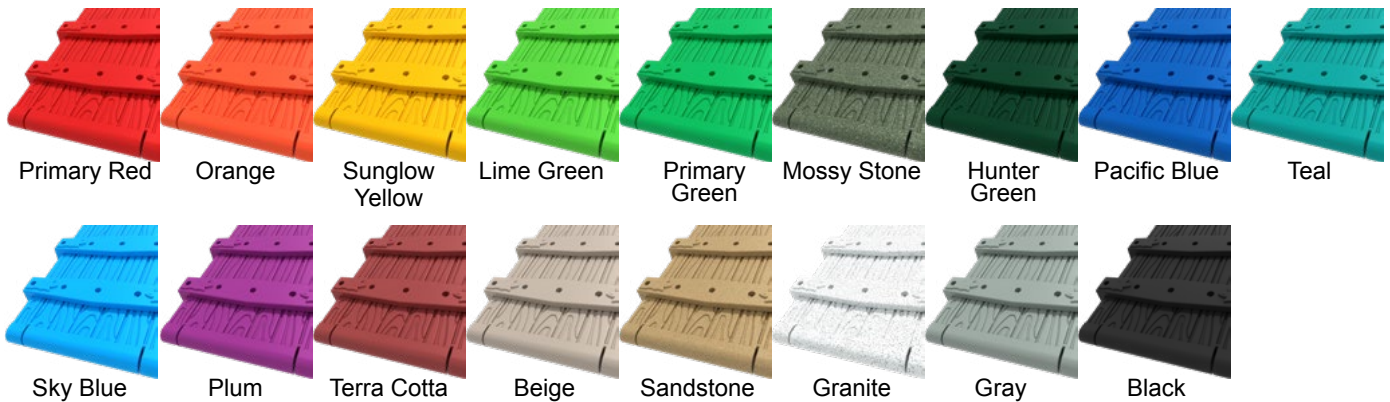

Castle Flat Slide Hood
#PECCT022

Castle Round Slide Hood
#PECCT023

Castle Arch Panel
#PECCT021

Flat Castle Rampart
#PECCT024

Castle Rock Wall Climber
#PECCT029

Draw Bridge Climber
#PECCT030

Castle Round Roof
#PECCT031

Castle Square Roof
#PECCT032

SLIDE PUZZLE DESIGNS

Castle
#SPD001

Space
#SPD002

Sunflowers
#SPD003

Forest
#SPD004

COLOR OPTIONS

Our wide range of color options allows you to make your castle match your existing playground, or to distinguish the castle and make it a playground centerpiece. From posts to climbers to slides, color customization can be applied to just about any aspect of the Castle Series structures, making it easy to find the perfect color combination for your playground.

POSTS AND METALS

PLASTICS

HANDHOLDS

POLYETHYLENE PANEL

HOLE PANEL POLYETHYLENE INSERT

Primary Red
- White -
Primary Red

Sunburnt Orange
- Black -
Sunburnt Orange

Yellow
- White -
Yellow

Primary Green
- White -
Primary Green

Rainforest Green
- White -
Rainforest Green

Beige
- Primary Green -
Beige

Pacific Blue
- White -
Pacific Blue

ROCK CLIMBER POLYETHYLENE

Primary Red

Orange

Yellow