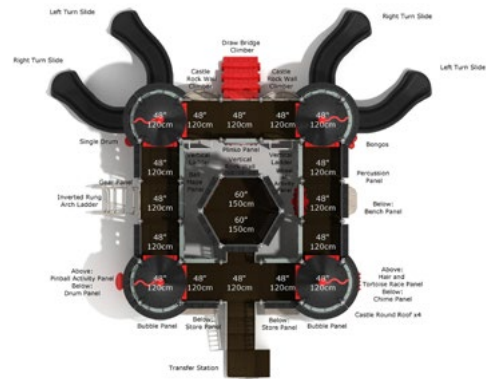

Safety Zone: 41' 5" X 36' 4"

Ages: 2 - 12 years

Child Capacity: 48 - 56

Fall Height: 76"

Legend of Lancelot

#PCT016

Safety Zone: 51' 4" X 46' 10"

Ages: 2 - 12 years

Child Capacity: 64 - 72

Fall Height: 76"

Castle Grey Maw

#PCT010
 Safety Zone: 39' 9" X 40' 9"
 Ages: 2 - 12 years
 Child Capacity: 80 - 85
 Fall Height: 60"

Wizard's College

#PCT038
 Safety Zone: 42' 8" X 56' 3"
 Ages: 2 - 12 years
 Child Capacity: 75 - 83
 Fall Height: 76"