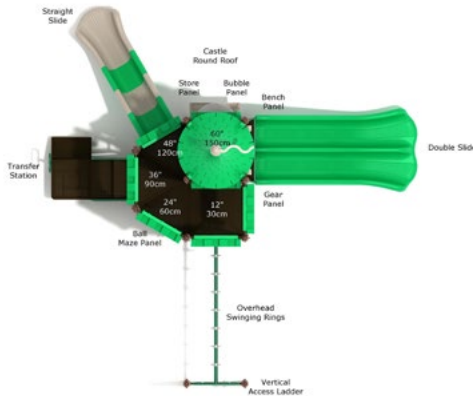

Baron's Bounty

#PCT051

Safety Zone: 31' 6" X 32' 4"

Ages: 5 - 12 years

Child Capacity: 26 - 30

Fall Height: 84"