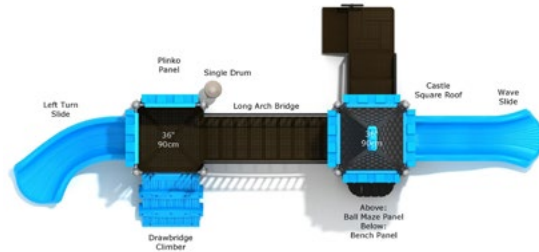

#PCT049

Safety Zone: 27' 2" X 32' 9"

Ages: 2 - 12 years

Child Capacity: 26 - 30

Fall Height: 48"

Coastal Citadel

#PCT055
 Safety Zone: 35' 7" X 22' 3"
 Ages: 2 - 12 years
 Child Capacity: 20 - 24
 Fall Height: 36"