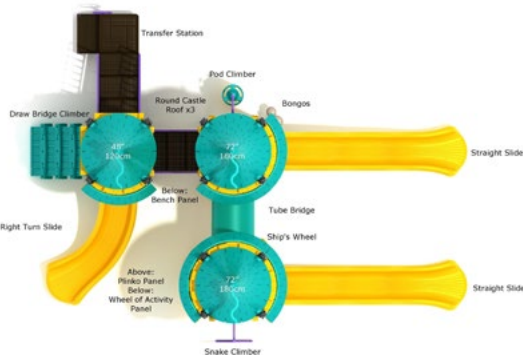

Seaside Spires

#PCT009

Safety Zone: 29' 10" X 35' 2"

Ages: 5 - 12 years

Child Capacity: 25 - 32

Fall Height: 72"