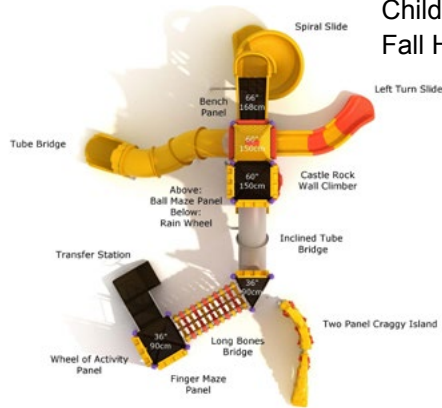

#PCT024

Safety Zone: 26' 4" X 44'

Ages: 2 - 12 years

Child Capacity: 46 - 53

Fall Height: 48"

Fortnight Festival

#PCT066
 Safety Zone: 34' 9" X 39'
 Ages: 2 - 12 years
 Child Capacity: 27 - 34
 Fall Height: 66"