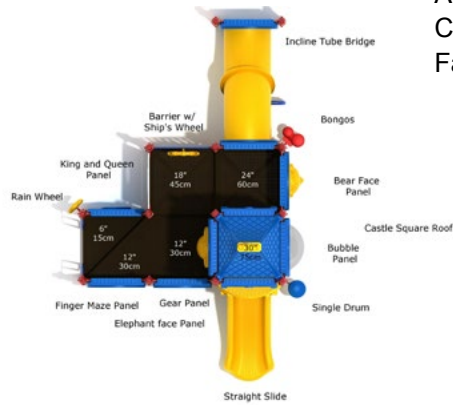

Child Capacity: 16 - 23

Fall Height: 30"

Barley Break

#PCT046
 Safety Zone: 18' 11" X 22' 4"
 Ages: 6 - 23 month
 Child Capacity: 28 - 35
 Fall Height: 30"

Hall of Kings

#PCT033
 Safety Zone: 22' 10" X 15' 6"
 Ages: 6 - 23 month
 Child Capacity: 29 - 34
 Fall Height: 30"