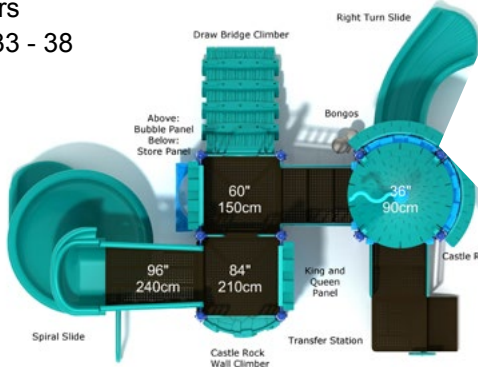

Camelot Court

#PCT012

Safety Zone: 25' 7" X 29' 10"

Ages: 5 - 12 years

Child Capacity: 33 - 38

Fall Height: 96"