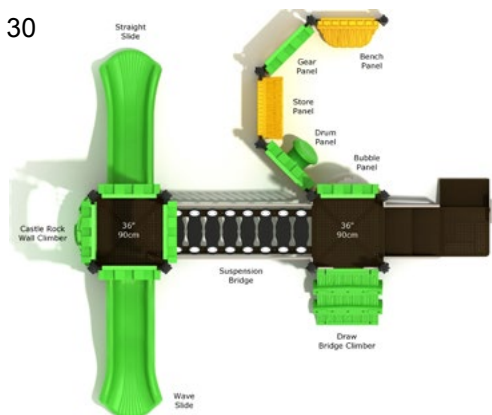

Avalon Island

#PCT047

Safety Zone: 28' 3" X 29' 8"

Ages: 2 - 12 years

Child Capacity: 26 - 30

Fall Height: 36"