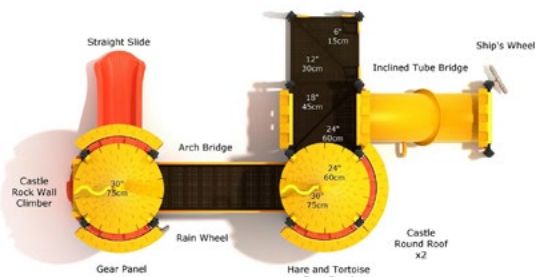

Arrow Loop Archer

#PCT045
Safety Zone: 14' 9" X 24' 4"
Ages: 6 - 23 month
Child Capacity: 21 - 25
Fall Height: 30"