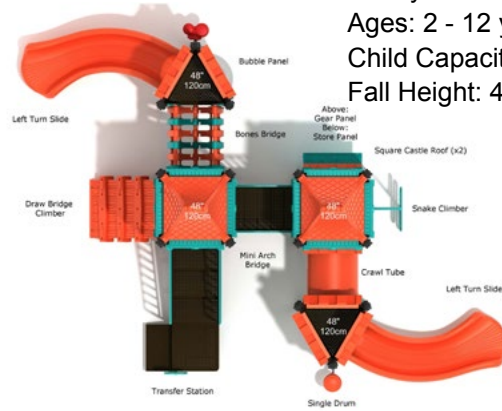

Fall Height: 60"

Friar's Fealty

#PCT004

Safety Zone: 31' 7" X 35'

Ages: 2 - 12 years

Child Capacity: 32 - 42

Fall Height: 66"

Ballygally Berm

#PCT068

Safety Zone: 34' 7" X 35' 7"

Ages: 2 - 12 years

Child Capacity: 36 - 42

Fall Height: 60"

Dragon's Dungeon

#PCT014
 Safety Zone: 27' 8" X 31' 5"
 Ages: 2 - 12 years
 Child Capacity: 25 - 35
 Fall Height: 48"

Rightful Reign

#PCT037
 Safety Zone: 28' 6" X 35' 6"
 Ages: 2 - 12 years
 Child Capacity: 31 - 35
 Fall Height: 60"

Eyre of Edgar

#PCT018
 Safety Zone: 26' 9" X 37' 5"
 Ages: 2 - 12 years
 Child Capacity: 26 - 30
 Fall Height: 60"