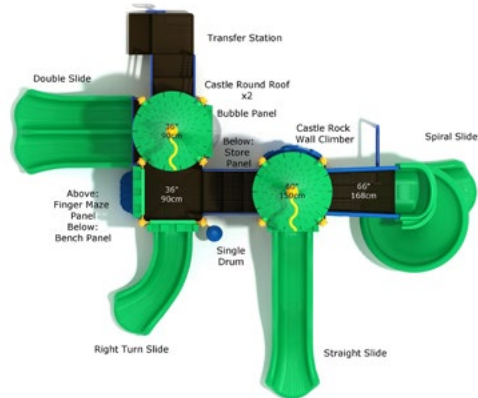

Fall Height: 60"

Friar's Fealty

#PCT004

Safety Zone: 31' 7" X 35'

Ages: 2 - 12 years

Child Capacity: 32 - 42

Fall Height: 66"

Ballygally Berm