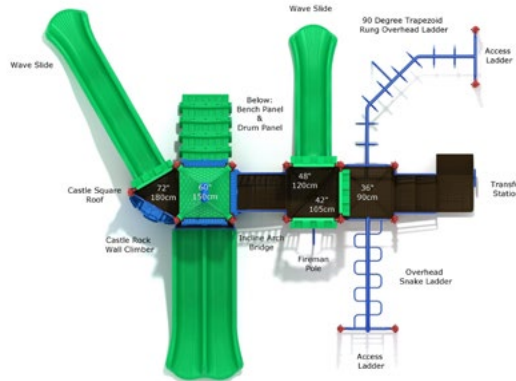

Forbidden Fortune

#PCT006
Safety Zone: 33' 6" X 36' 3"
Ages: 5 - 12 years
Child Capacity: 33 - 40
Fall Height: 84"