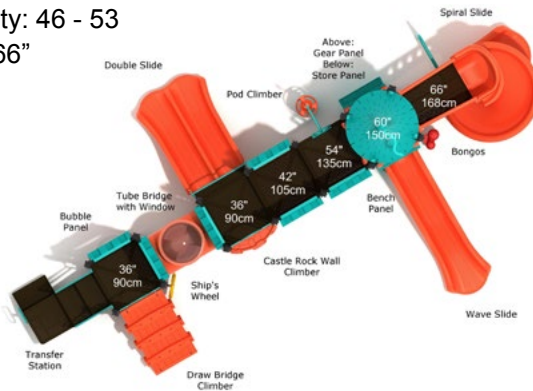

Honorable Oath

#PCT031

Safety Zone: 30' 4" X 43' 5"

Ages: 2 - 12 years

Child Capacity: 46 - 53

Fall Height: 66"