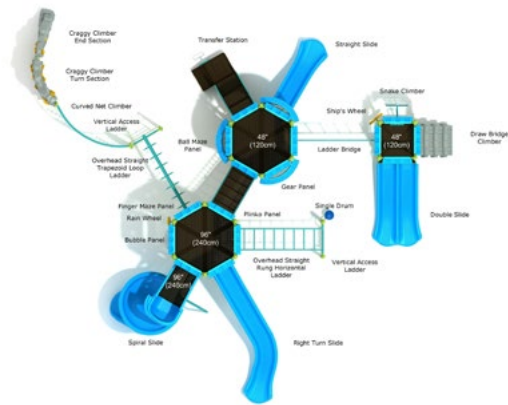

Provençal Palisade

#PCT030
Safety Zone: 49' 11" X 48' 9"
Ages: 5 - 12 years
Child Capacity: 74 - 86
Fall Height: 96"