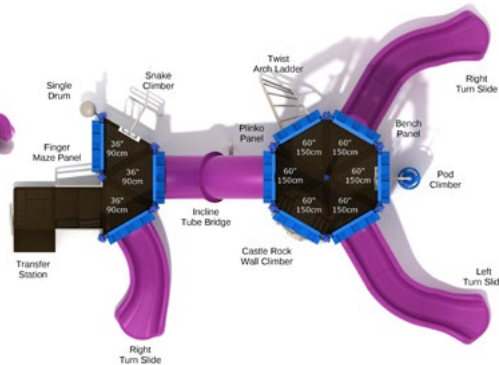

#PCT068

Safety Zone: 34' 7" X 35' 7"

Ages: 2 - 12 years

Child Capacity: 36 - 42

Fall Height: 60"

Dragon's Dungeon

#PCT014
 Safety Zone: 27' 8" X 31' 5"
 Ages: 2 - 12 years
 Child Capacity: 25 - 35
 Fall Height: 48"

Rightful Reign

#PCT037
 Safety Zone: 28' 6" X 35' 6"
 Ages: 2 - 12 years
 Child Capacity: 31 - 35
 Fall Height: 60"

Eyre of Edgar

#PCT018
 Safety Zone: 26' 9" X 37' 5"
 Ages: 2 - 12 years
 Child Capacity: 26 - 30
 Fall Height: 60"