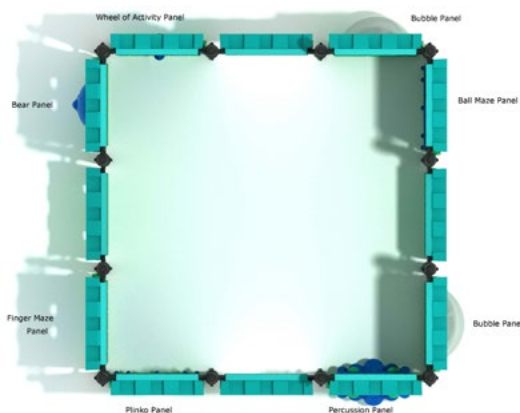

Safety Zone: 15' 3" X 15' 3"

Ages: 6 - 23 month

Child Capacity: 28 - 32

Fall Height: N/A

Cake Fort

#PCT062

Safety Zone: 16' 9" X 21' 4"

Ages: 6 - 23 month