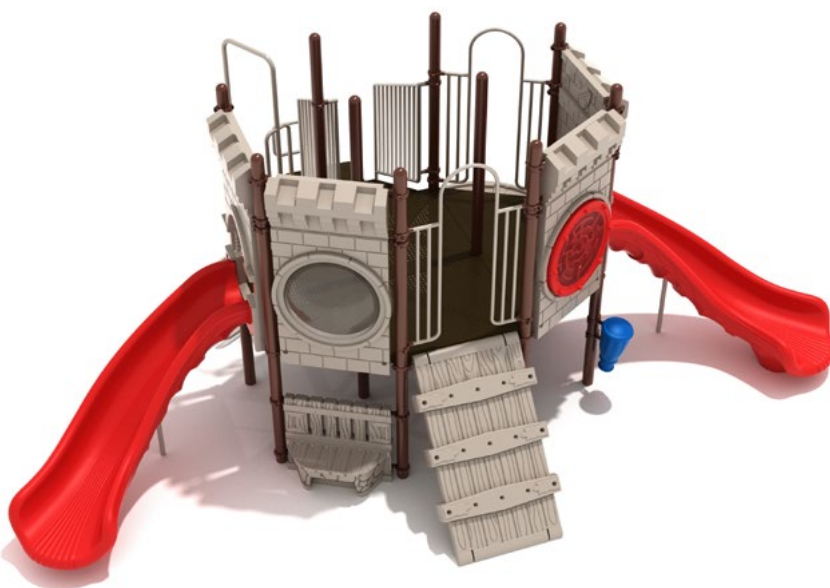

Belfry Bridge

#PCT049

Safety Zone: 27' 2" X 32' 9"

Ages: 2 - 12 years

Child Capacity: 26 - 30

Fall Height: 48"