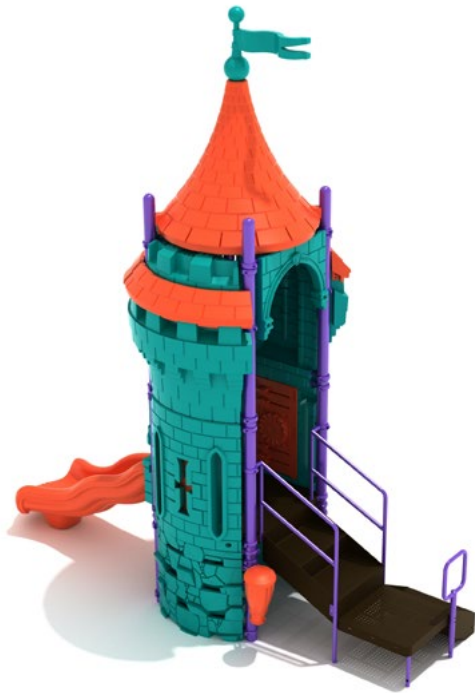

Jolly Court Jester

#PCT017
Safety Zone: 17' 9" X 25' 8"
Ages: 2 - 5 years
Child Capacity: 7 - 10
Fall Height: 36"

Mystic Ruins

#PCT020
Safety Zone: 22' 4" X 29' 2"
Ages: 2 - 5 years
Child Capacity: 26 - 30
Fall Height: 36"