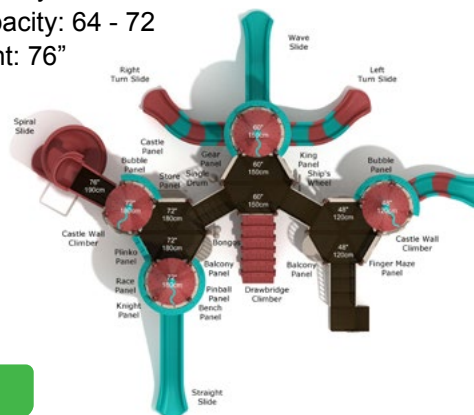

Safety Zone: 41' 5" X 36' 4"

Ages: 2 - 12 years

Child Capacity: 48 - 56

Fall Height: 76"

Legend of Lancelot

#PCT016

Safety Zone: 51' 4" X 46' 10"

Ages: 2 - 12 years

Child Capacity: 64 - 72

Fall Height: 76"

Castle Grey Maw

#PCT010
 Safety Zone: 39' 9" X 40' 9"
 Ages: 2 - 12 years
 Child Capacity: 80 - 85
 Fall Height: 60"

Wizard's College

#PCT038
 Safety Zone: 42' 8" X 56' 3"
 Ages: 2 - 12 years
 Child Capacity: 75 - 83
 Fall Height: 76"