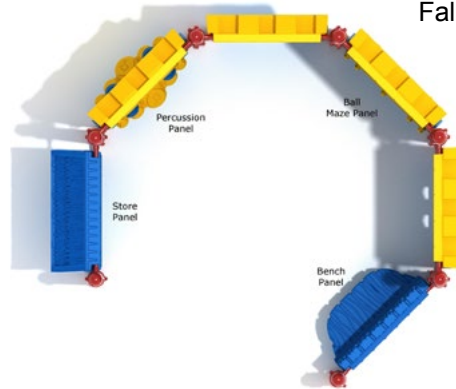

Alchemist Bunker

#PCT050
 Safety Zone: 13' 8" X 13' 8"
 Ages: 6 - 23 months
 Child Capacity: 12 - 15
 Fall Height: 12"

Teetotum Turret

#PCT044
 Safety Zone: 16' 9" X 17' 5"
 Ages: 6 - 23 months
 Child Capacity: 15 - 20
 Fall Height: 30"