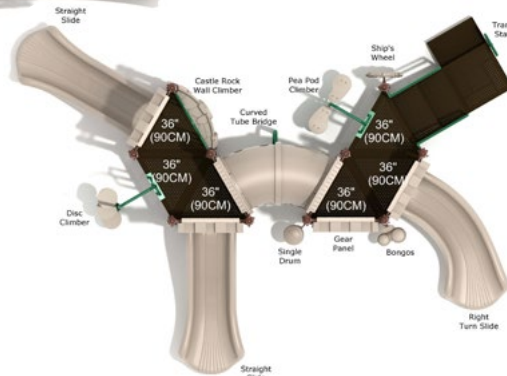

Roundtable Rabble

#PCT042
Safety Zone: 24' 11" X 33' 4"
Ages: 2 - 12 years
Child Capacity: 21 - 25
Fall Height: 36"