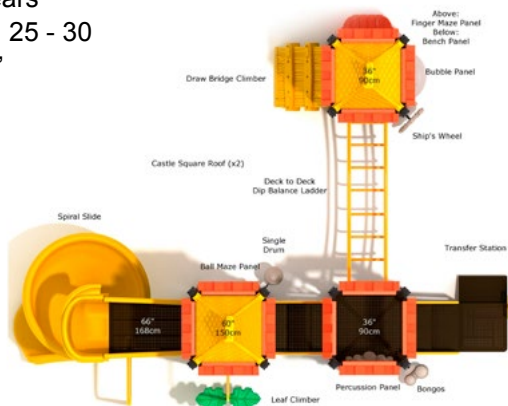

Chivalry Canyon

#PCT060

Safety Zone: 29' 1" X 32' 11"

Ages: 5 - 12 years

Child Capacity: 25 - 30

Fall Height: 66"