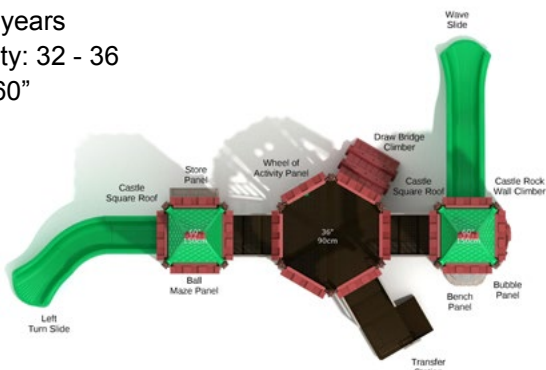

Woodland Escape

#PCT057

Safety Zone: 29' 2" X 38' 7"

Ages: 5 - 12 years

Child Capacity: 32 - 36

Fall Height: 60"

Chivalry Canyon

#PCT060

Safety Zone: 29' 1" X 32' 11"

Ages: 5 - 12 years

Child Capacity: 25 - 30

Fall Height: 66"

Seaside Spires

#PCT009

Safety Zone: 29' 10" X 35' 2"

Ages: 5 - 12 years