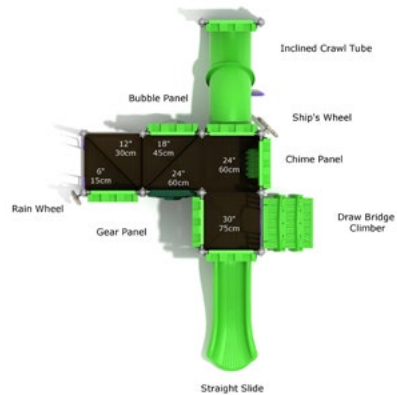

Alchemist Bunker

#PCT050
 Safety Zone: 13' 8" X 13' 8"
 Ages: 6 - 23 months
 Child Capacity: 12 - 15
 Fall Height: 12"

Teetotum Turret

#PCT044
 Safety Zone: 16' 9" X 17' 5"
 Ages: 6 - 23 months
 Child Capacity: 15 - 20
 Fall Height: 30"