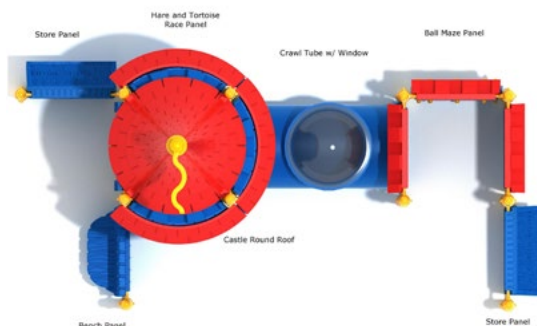

Horizon's Camp

#PCT036

Safety Zone: 13' 3" X 20' 11"

Ages: 6 - 23 month

Child Capacity: 15 - 20

Fall Height: 12"