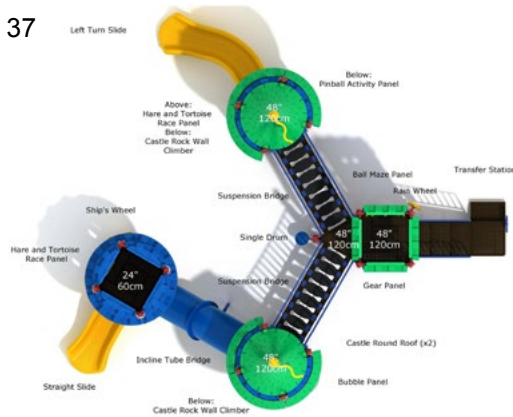

Narrow Passage

#PCT059

Safety Zone: 35' 1" X 37' 4"

Ages: 2 - 12 years

Child Capacity: 32 - 37

Fall Height: 48"

Kingdom's Keep

#PCT015