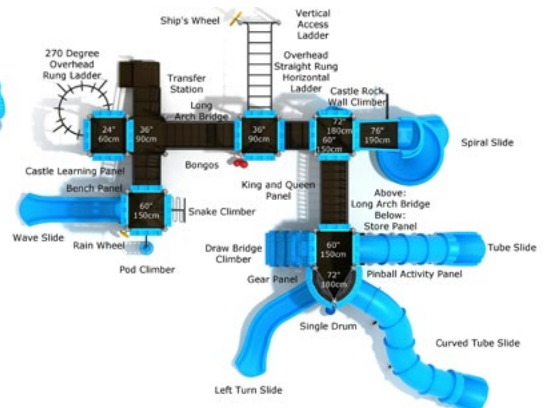

#PCT030
 Safety Zone: 49' 11" X 48' 9"
 Ages: 5 - 12 years
 Child Capacity: 74 - 86
 Fall Height: 96"

Secret Stronghold

#PCT008
 Safety Zone: 43' 10" X 51' 8"
 Ages: 5 - 12 years
 Child Capacity: 81 - 94
 Fall Height: 84"