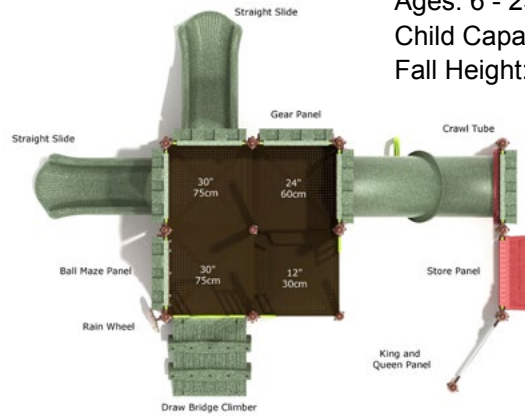

Child Capacity: 16 - 23

Fall Height: 30"

Barley Break

#PCT046
 Safety Zone: 18' 11" X 22' 4"
 Ages: 6 - 23 month
 Child Capacity: 28 - 35
 Fall Height: 30"

Hall of Kings

#PCT033
 Safety Zone: 22' 10" X 15' 6"
 Ages: 6 - 23 month
 Child Capacity: 29 - 34
 Fall Height: 30"

Arrow Loop Archer

#PCT045
 Safety Zone: 14' 9" X 24' 4"
 Ages: 6 - 23 month
 Child Capacity: 21 - 25
 Fall Height: 30"

2 - 5 YEARS

For toddlers with active imaginations, the Castle Series is sure to be a great way to stimulate their creativity.