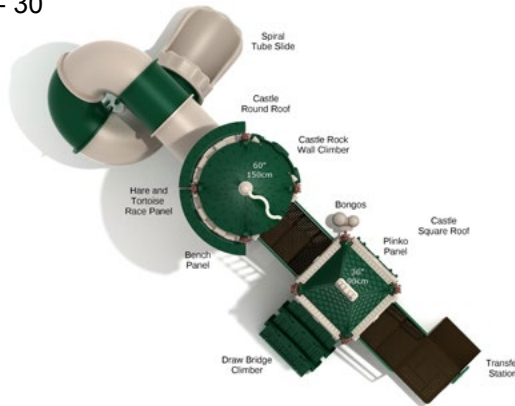

Cordial Castle

#PCT053

Safety Zone: 21' 2" X 33' 6"

Ages: 5 - 12 years

Child Capacity: 26 - 30

Fall Height: 60"