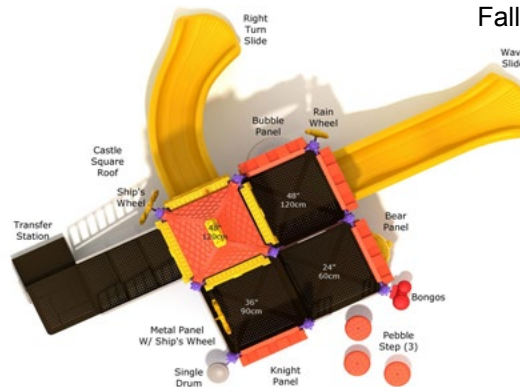

Fall Height: 48"

Catapult Cove

#PCT075

Safety Zone: 22' 4" X 33' 9"

Ages: 2 - 12 years

Child Capacity: 26 - 30

Fall Height: 48"

Belfry Bridge

#PCT049

Safety Zone: 27' 2" X 32' 9"

Ages: 2 - 12 years

Child Capacity: 26 - 30

Fall Height: 48"

Coastal Citadel

#PCT055
 Safety Zone: 35' 7" X 22' 3"
 Ages: 2 - 12 years
 Child Capacity: 20 - 24
 Fall Height: 36"

Roundtable Rabble

#PCT042
 Safety Zone: 24' 11" X 33' 4"
 Ages: 2 - 12 years
 Child Capacity: 21 - 25
 Fall Height: 36"

Knight's Stable

#PCT040
 Safety Zone: 28' 5" X 31' 8"
 Ages: 2 - 12 years
 Child Capacity: 30 - 35
 Fall Height: 48"