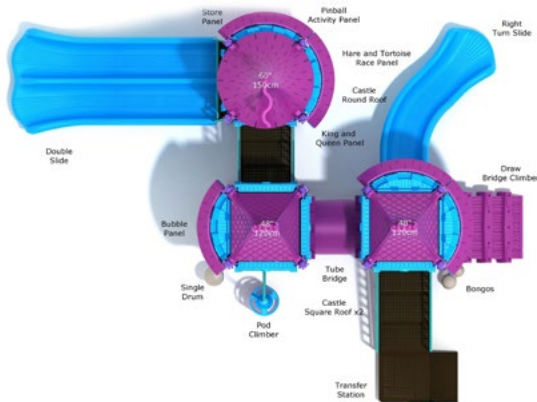

Fall Height: 66"

Cold Harbour Commons

#PCT032

Safety Zone: 28' 1" X 34'

Ages: 2 - 12 years

Child Capacity: 36 - 40

Fall Height: 60"

Reeve's Rampart