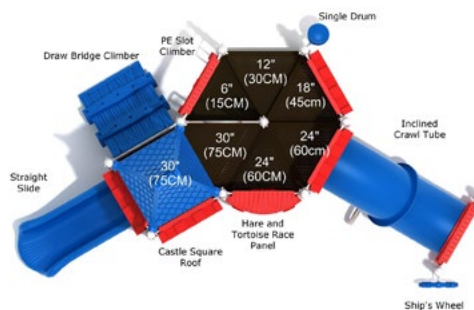

Safety Zone: 15' 3" X 15' 3"

Ages: 6 - 23 month

Child Capacity: 28 - 32

Fall Height: N/A

Cake Fort

#PCT062

Safety Zone: 16' 9" X 21' 4"

Ages: 6 - 23 month

Child Capacity: 16 - 23

Fall Height: 30"

Barley Break

#PCT046
 Safety Zone: 18' 11" X 22' 4"
 Ages: 6 - 23 month
 Child Capacity: 28 - 35
 Fall Height: 30"

Hall of Kings

#PCT033
 Safety Zone: 22' 10" X 15' 6"
 Ages: 6 - 23 month
 Child Capacity: 29 - 34
 Fall Height: 30"