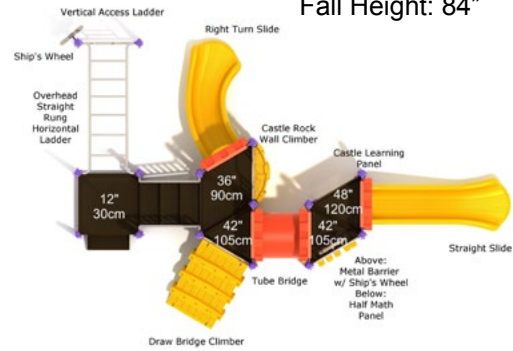

Child Capacity: 64 - 72

Fall Height: 76"

Castle Grey Maw

#PCT010
 Safety Zone: 39' 9" X 40' 9"
 Ages: 2 - 12 years
 Child Capacity: 80 - 85
 Fall Height: 60"

Wizard's College

#PCT038
 Safety Zone: 42' 8" X 56' 3"
 Ages: 2 - 12 years
 Child Capacity: 75 - 83
 Fall Height: 76"

CLIMB

As target age increases, so does the height of the structure. So we make sure there are plenty of ways to climb to the top.

Shrieking Chateau

#PCT027
 Safety Zone: 26' 2" X 33' 10"
 Ages: 5 - 12 years
 Child Capacity: 34 - 40
 Fall Height: 84"