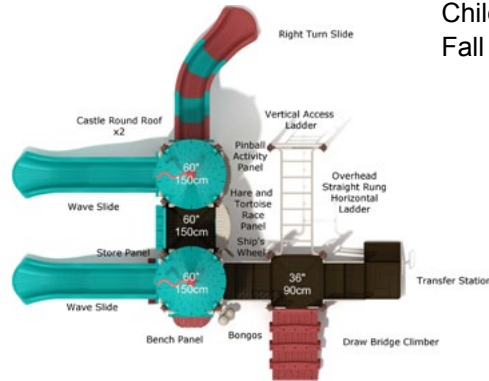

#PCT012

Safety Zone: 25' 7" X 29' 10"

Ages: 5 - 12 years

Child Capacity: 33 - 38

Fall Height: 96"

Watling Wardship

#PCT070
 Safety Zone: 31' 10" X 34' 7"
 Ages: 5 - 12 years
 Child Capacity: 31 - 36
 Fall Height: 84"