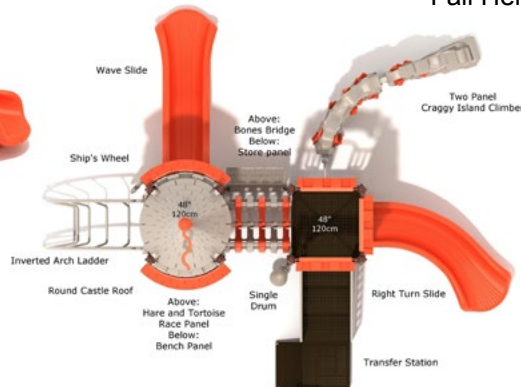

Child Capacity: 35 - 41

Fall Height: 84"

Lionheart Lair

#PCT029
 Safety Zone: 31' 2" X 34' 9"
 Ages: 5 - 12 years
 Child Capacity: 27 - 31
 Fall Height: 84"

Musketeer Manor

#PCT007
 Safety Zone: 28' 5" X 31' 11"
 Ages: 5 - 12 years
 Child Capacity: 28 - 32
 Fall Height: 84"