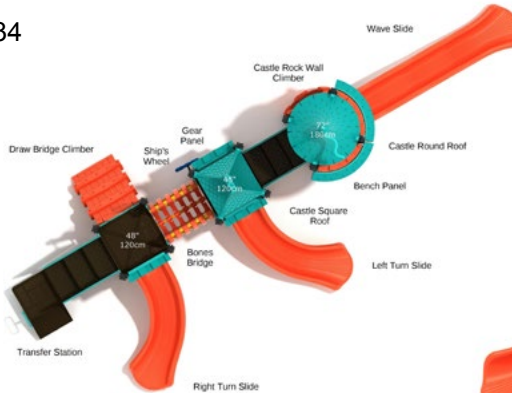

Fall Height: 60"

Winter Winds

#PCT013

Safety Zone: 24' 7" X 43' 4"

Ages: 5 - 12 years

Child Capacity: 29 - 34

Fall Height: 72"

Camelot Court