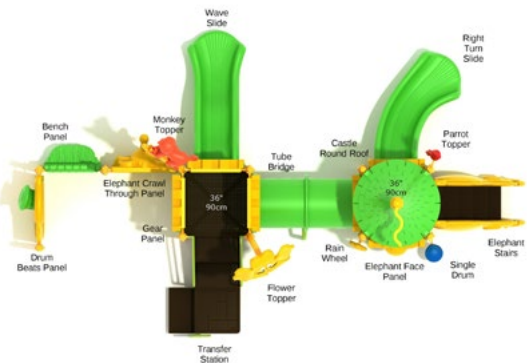

Franklin's Folly

#PCT077

Safety Zone: 31' 1" X 28'

Ages: 2 - 5 years

Child Capacity: 26 - 30

Fall Height: 36"

May Day Market

#PCT019

Safety Zone: 25' 6" X 34' 6"

Ages: 2 - 5 years

Child Capacity: 27 - 31

Fall Height: 36"