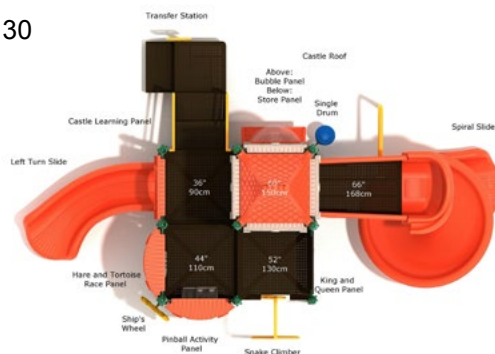

Winding River Lookout

#PCT002

Safety Zone: 24' 4" X 31' 1"

Ages: 2 - 12 years

Child Capacity: 26 - 30

Fall Height: 66"