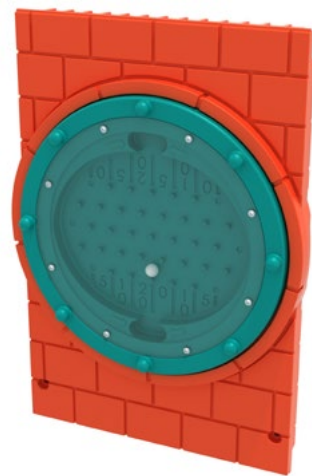

Castle Plinko Panel
#PECCT009