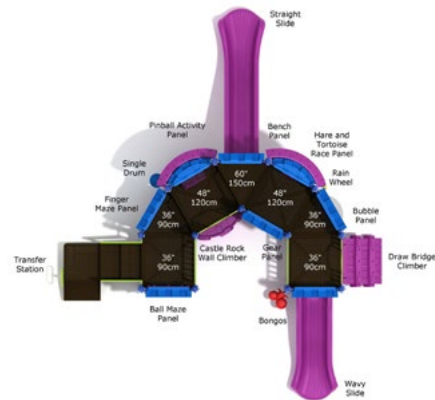

Safety Zone: 25' 6" X 34' 6"

Ages: 2 - 5 years

Child Capacity: 27 - 31

Fall Height: 36"

Guarded Gatehouse

#PCT069
 Safety Zone: 23' 10" X 27' 3"
 Ages: 2 - 5 years
 Child Capacity: 20 - 26
 Fall Height: 36"

Lambkin's Lute

#PCT076
 Safety Zone: 33' 11" X 30' 5"
 Ages: 2 - 5 years
 Child Capacity: 26 - 30
 Fall Height: 60"

ALL AGES

Kids will have no trouble finding castle-themed elements suitable for their age and play needs.