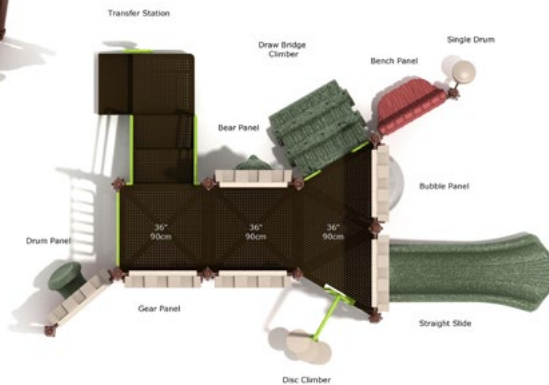

Jolly Court Jester

#PCT017
 Safety Zone: 17' 9" X 25' 8"
 Ages: 2 - 5 years
 Child Capacity: 7 - 10
 Fall Height: 36"

Mystic Ruins

#PCT020
 Safety Zone: 22' 4" X 29' 2"
 Ages: 2 - 5 years
 Child Capacity: 26 - 30
 Fall Height: 36"