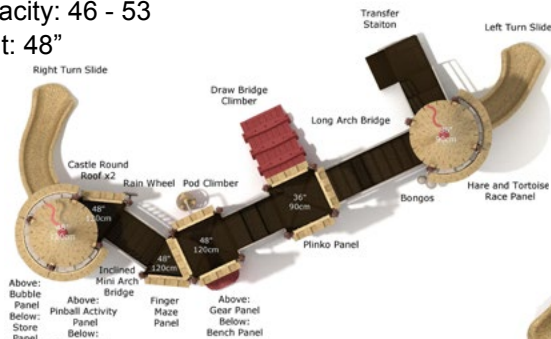

Fall Height: 66"

Cold Harbour Commons

#PCT032

Safety Zone: 28' 1" X 34'

Ages: 2 - 12 years

Child Capacity: 36 - 40

Fall Height: 60"

Reeve's Rampart

#PCT024

Safety Zone: 26' 4" X 44'

Ages: 2 - 12 years

Child Capacity: 46 - 53

Fall Height: 48"

Fortnight Festival

#PCT066
 Safety Zone: 34' 9" X 39'
 Ages: 2 - 12 years
 Child Capacity: 27 - 34
 Fall Height: 66"