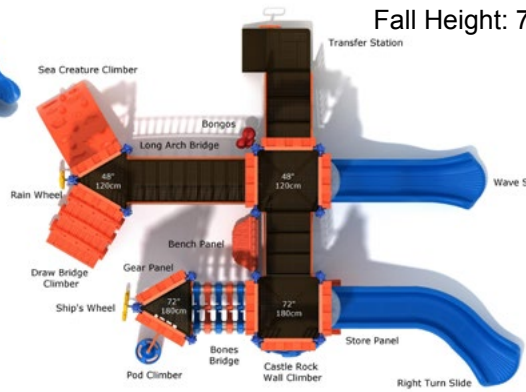

Child Capacity: 40 - 48

Fall Height: 66"

Alcazar Acres

#PCT001
 Safety Zone: 29' X 35' 3"
 Ages: 2 - 12 years
 Child Capacity: 35 - 40
 Fall Height: 72"

Samhain Siege

#PCT058
 Safety Zone: 23' 10" X 33' 9"
 Ages: 2 - 12 years
 Child Capacity: 33 - 38
 Fall Height: 60"