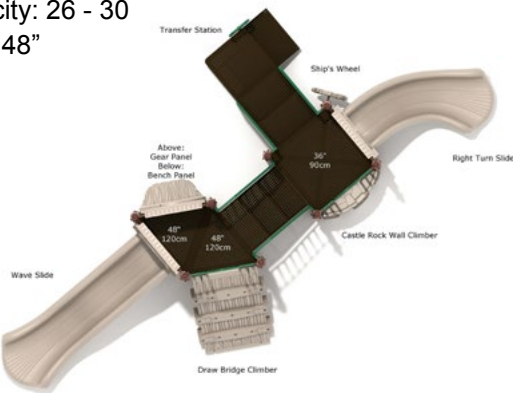

Fall Height: 48"

Catapult Cove

#PCT075

Safety Zone: 22' 4" X 33' 9"

Ages: 2 - 12 years

Child Capacity: 26 - 30

Fall Height: 48"

Belfry Bridge