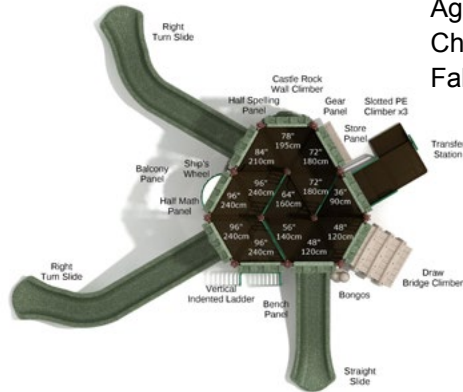

Child Capacity: 25 - 32

Fall Height: 72"

League of Luck

#PCT023
 Safety Zone: 35' 6" X 38' 7"
 Ages: 5 - 12 years
 Child Capacity: 41 - 45
 Fall Height: 96"

Song of Sages

#PCT011
 Safety Zone: 33' 10" X 39' 1"
 Ages: 5 - 12 years
 Child Capacity: 42 - 48
 Fall Height: 72"