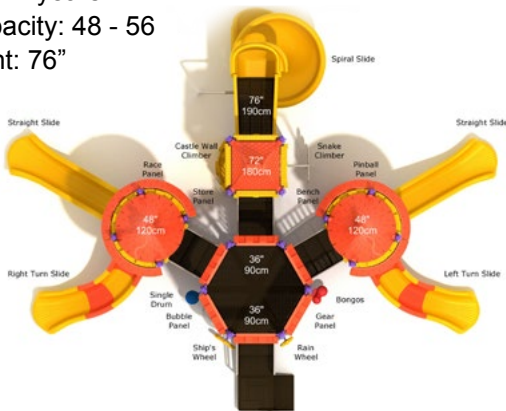

Safety Zone: 41' 5" X 36' 4"

Ages: 2 - 12 years

Child Capacity: 48 - 56

Fall Height: 76"

Legend of Lancelot

#PCT016

Safety Zone: 51' 4" X 46' 10"

Ages: 2 - 12 years