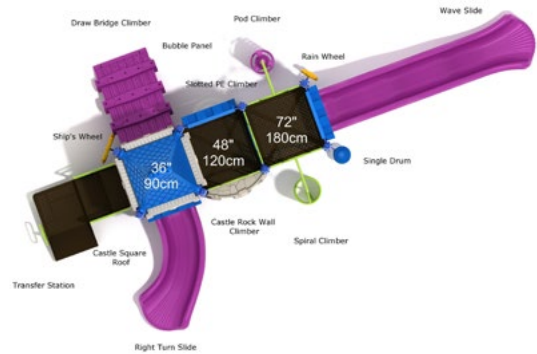

Blarney Battlement

#PCT067
Safety Zone: 33' 3" X 35' 4"
Ages: 5 - 12 years
Child Capacity: 21 - 25
Fall Height: 84"