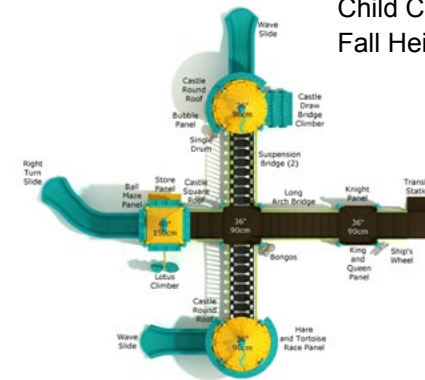

Ermine Estate

#PCT064
Safety Zone: 40' 10" X 42' 10"
Ages: 2 - 12 years
Child Capacity: 44 - 60
Fall Height: 60"