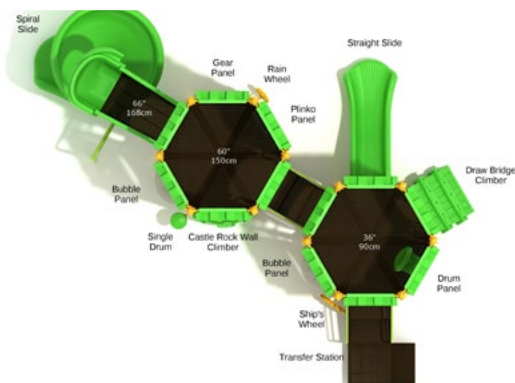

Safety Zone: 24' 10" X 34' 3"

Ages: 2 - 12 years

Child Capacity: 25 - 35

Fall Height: 48"

Fort Arthur

#PCT056

Safety Zone: 35' 10" X 26' 5"

Ages: 2 - 12 years

Child Capacity: 40 - 48

Fall Height: 66"

Alcazar Acres

#PCT001
 Safety Zone: 29' X 35' 3"
 Ages: 2 - 12 years
 Child Capacity: 35 - 40
 Fall Height: 72"

Samhain Siege

#PCT058
 Safety Zone: 23' 10" X 33' 9"
 Ages: 2 - 12 years
 Child Capacity: 33 - 38
 Fall Height: 60"