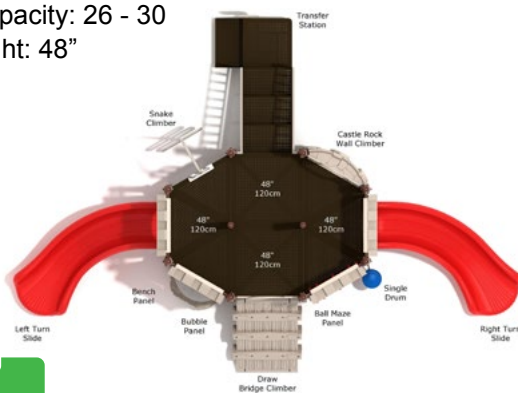

Belfry Bridge

#PCT049

Safety Zone: 27' 2" X 32' 9"

Ages: 2 - 12 years

Child Capacity: 26 - 30

Fall Height: 48"