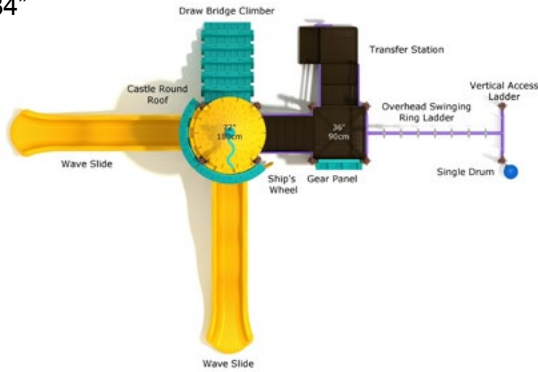

Flight of Fairies

#PCT005

Safety Zone: 30' 9" X 40' 5"

Ages: 5 - 12 years

Child Capacity: 30 - 35

Fall Height: 84"

Baron's Bounty

#PCT051