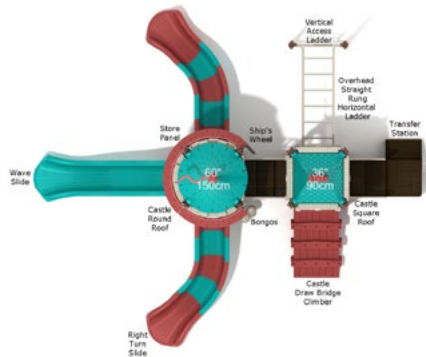

Safety Zone: 31' 6" X 32' 4"

Ages: 5 - 12 years

Child Capacity: 26 - 30

Fall Height: 84"

Lord's Landing

#PCT034

Safety Zone: 34' X 27' 4"

Ages: 5 - 12 years

Child Capacity: 35 - 41

Fall Height: 84"

Lionheart Lair

#PCT029
 Safety Zone: 31' 2" X 34' 9"
 Ages: 5 - 12 years
 Child Capacity: 27 - 31
 Fall Height: 84"

Musketeer Manor

#PCT007
 Safety Zone: 28' 5" X 31' 11"
 Ages: 5 - 12 years
 Child Capacity: 28 - 32
 Fall Height: 84"