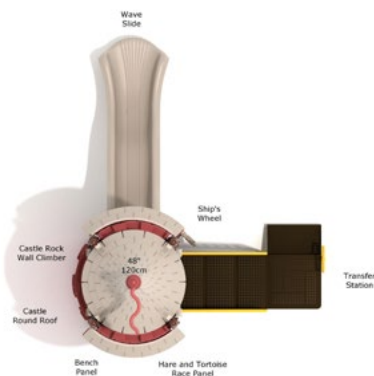

Chancellor's Chamber

#PCT039

Safety Zone: 21' 9" X 24' 1"

Ages: 2 - 12 years

Child Capacity: 10 - 14

Fall Height: 48"