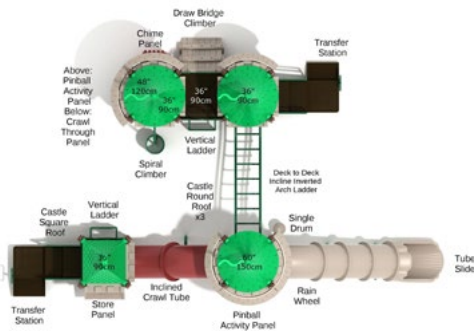

Gwendolyn's Guild

#PCT028

Safety Zone: 38' 8" X 40' 8"

Ages: 5 - 12 years

Child Capacity: 26 - 34

Fall Height: 72"

Banneret Borough

#PCT041

Safety Zone: 29' 2" X 39' 7"

Ages: 5 - 12 years

Child Capacity: 62 - 70

Fall Height: 60"