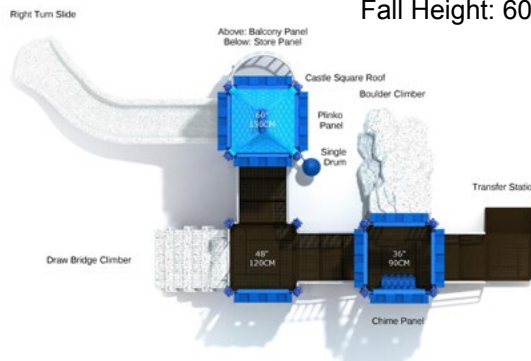

Child Capacity: 40 - 48

Fall Height: 66"

Alcazar Acres

#PCT001
 Safety Zone: 29' X 35' 3"
 Ages: 2 - 12 years
 Child Capacity: 35 - 40
 Fall Height: 72"

Samhain Siege

#PCT058
 Safety Zone: 23' 10" X 33' 9"
 Ages: 2 - 12 years
 Child Capacity: 33 - 38
 Fall Height: 60"