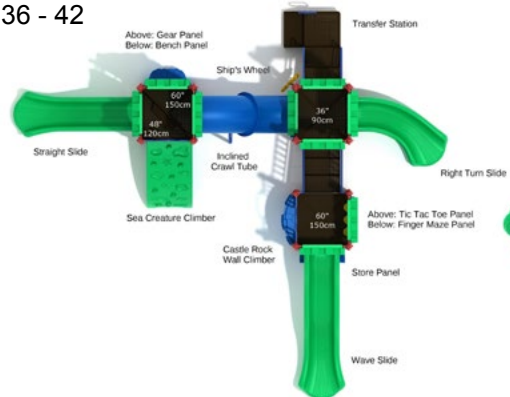

Ballygally Berm

#PCT068

Safety Zone: 34' 7" X 35' 7"

Ages: 2 - 12 years

Child Capacity: 36 - 42

Fall Height: 60"