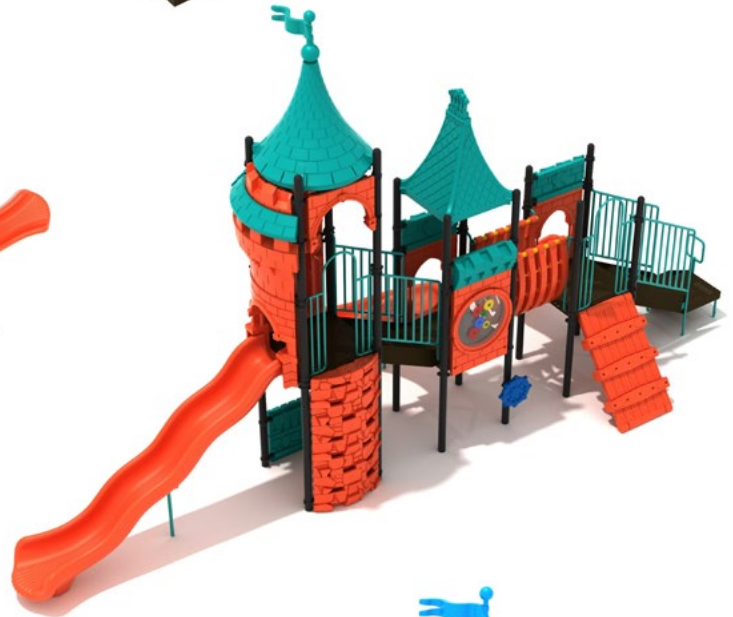

Fall Height: 60"

Winter Winds

#PCT013

Safety Zone: 24' 7" X 43' 4"

Ages: 5 - 12 years

Child Capacity: 29 - 34

Fall Height: 72"

Camelot Court