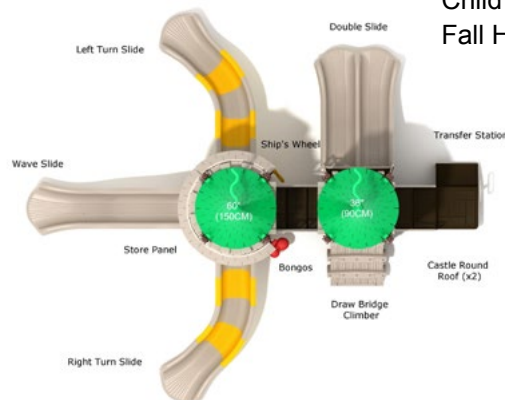

Child Capacity: 26 - 30

Fall Height: 66"

Merlin's Magic

#PCT052
 Safety Zone: 31' 7" X 35'
 Ages: 2 - 12 years
 Child Capacity: 32 - 42
 Fall Height: 66"

Oracle's Library

#PCT043
 Safety Zone: 34' 5" X 31'
 Ages: 2 - 12 years
 Child Capacity: 28 - 32
 Fall Height: 60"