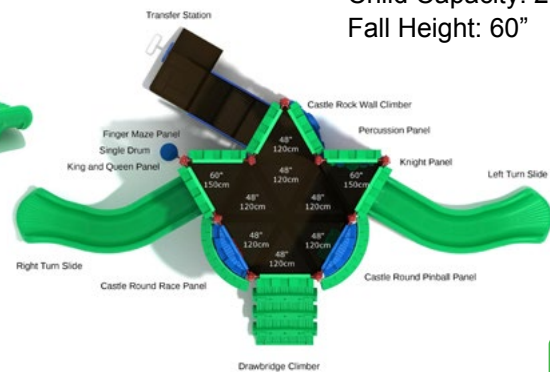

#PCT068

Safety Zone: 34' 7" X 35' 7"

Ages: 2 - 12 years

Child Capacity: 36 - 42

Fall Height: 60"

Dragon's Dungeon

#PCT014
 Safety Zone: 27' 8" X 31' 5"
 Ages: 2 - 12 years
 Child Capacity: 25 - 35
 Fall Height: 48"

Rightful Reign

#PCT037
 Safety Zone: 28' 6" X 35' 6"
 Ages: 2 - 12 years
 Child Capacity: 31 - 35
 Fall Height: 60"

Eyre of Edgar

#PCT018
 Safety Zone: 26' 9" X 37' 5"
 Ages: 2 - 12 years
 Child Capacity: 26 - 30
 Fall Height: 60"