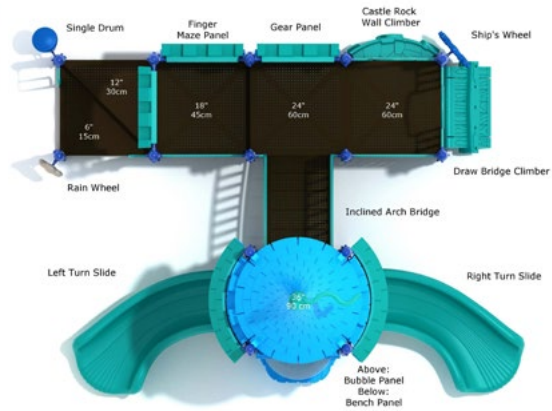

Safety Zone: 25' 6" X 34' 6"

Ages: 2 - 5 years

Child Capacity: 27 - 31

Fall Height: 36"

Guarded Gatehouse

#PCT069
 Safety Zone: 23' 10" X 27' 3"
 Ages: 2 - 5 years
 Child Capacity: 20 - 26
 Fall Height: 36"

Lambkin's Lute

#PCT076
 Safety Zone: 33' 11" X 30' 5"
 Ages: 2 - 5 years
 Child Capacity: 26 - 30
 Fall Height: 60"

ALL AGES

Kids will have no trouble finding castle-themed elements suitable for their age and play needs.