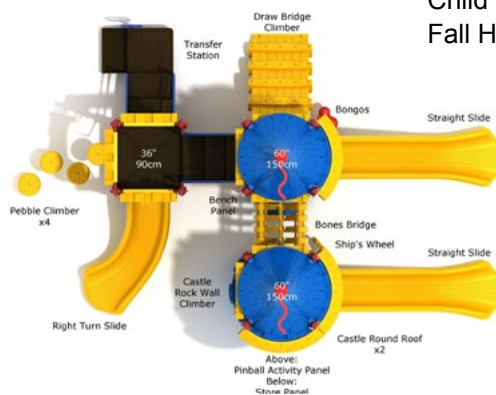

Paddock Point

#PCT026
Safety Zone: 26' 7" X 34' 10"
Ages: 2 - 12 years
Child Capacity: 36 - 42
Fall Height: 60"