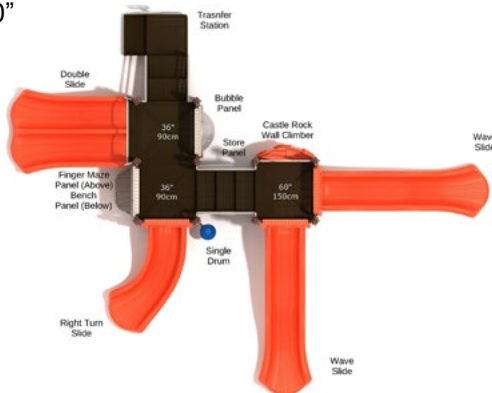

Rider's Reach

#PCT073

Safety Zone: 36' 4" X 31' 9"

Ages: 2 - 12 years

Child Capacity: 26 - 30

Fall Height: 60"