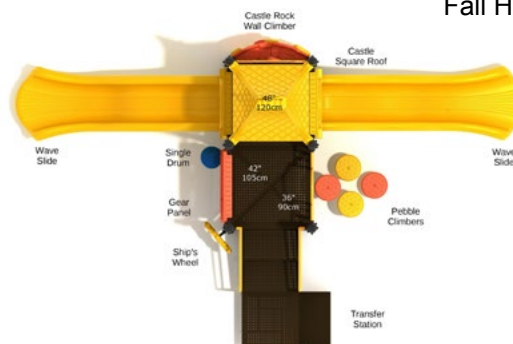

Minstrel's Merriment

#PCT072
Safety Zone: 23' 4" X 30' 5"
Ages: 2 - 12 years
Child Capacity: 16 - 20
Fall Height: 48"