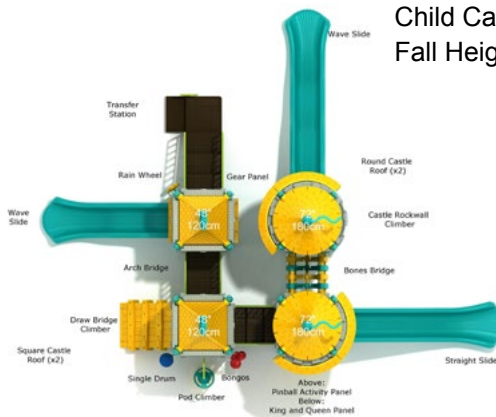

Child Capacity: 25 - 32

Fall Height: 72"

League of Luck

#PCT023
 Safety Zone: 35' 6" X 38' 7"
 Ages: 5 - 12 years
 Child Capacity: 41 - 45
 Fall Height: 96"

Song of Sages

#PCT011
 Safety Zone: 33' 10" X 39' 1"
 Ages: 5 - 12 years
 Child Capacity: 42 - 48
 Fall Height: 72"