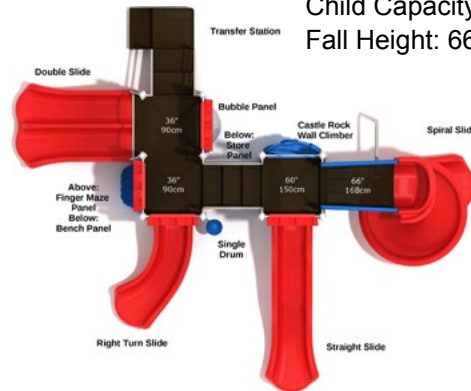

Safety Zone: 36' 4" X 31' 9"

Ages: 2 - 12 years

Child Capacity: 26 - 30

Fall Height: 60"

Winding River Lookout

#PCT002

Safety Zone: 24' 4" X 31' 1"

Ages: 2 - 12 years

Child Capacity: 26 - 30

Fall Height: 66"

Merlin's Magic

#PCT052
 Safety Zone: 31' 7" X 35'
 Ages: 2 - 12 years
 Child Capacity: 32 - 42
 Fall Height: 66"

Oracle's Library

#PCT043
 Safety Zone: 34' 5" X 31'
 Ages: 2 - 12 years
 Child Capacity: 28 - 32
 Fall Height: 60"