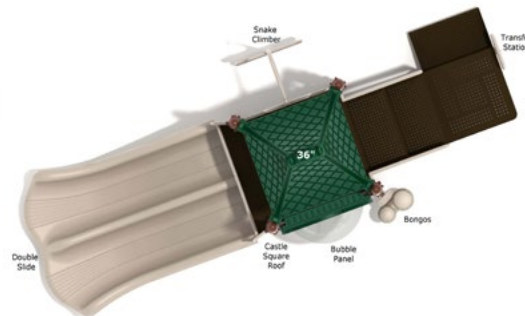

Lambkin's Lute

#PCT076
 Safety Zone: 33' 11" X 30' 5"
 Ages: 2 - 5 years
 Child Capacity: 26 - 30
 Fall Height: 60"

ALL AGES

Kids will have no trouble finding castle-themed elements suitable for their age and play needs.

Traveling Troubadour

#PCT071
 Safety Zone: 16' X 25' 6"
 Ages: 2 - 12 years
 Child Capacity: 13 - 18
 Fall Height: 36"

Fair Fables

#PCT074
 Safety Zone: 17' 5" X 25' 9"
 Ages: 2 - 12 years
 Child Capacity: 15 - 18
 Fall Height: 36"