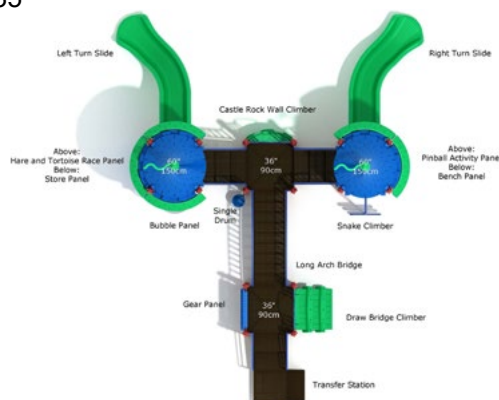

Rightful Reign

#PCT037
 Safety Zone: 28' 6" X 35' 6"
 Ages: 2 - 12 years
 Child Capacity: 31 - 35
 Fall Height: 60"

Eyre of Edgar

#PCT018
 Safety Zone: 26' 9" X 37' 5"
 Ages: 2 - 12 years
 Child Capacity: 26 - 30
 Fall Height: 60"

Gilded Towers

#PCT048

Safety Zone: 36' 11" X 31' 9"

Ages: 2 - 12 years

Child Capacity: 30 - 35

Fall Height: 60"

Jade Paradise

#PCT003