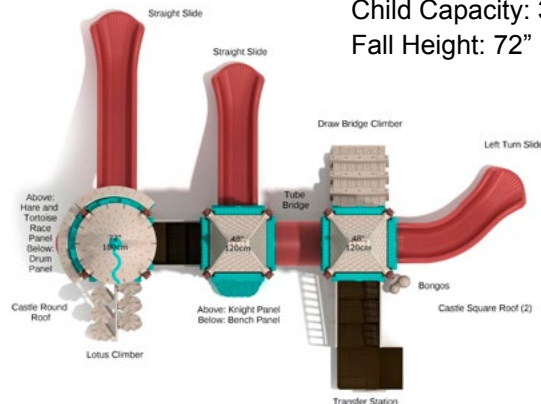

Fall Height: 60"

Winter Winds

#PCT013

Safety Zone: 24' 7" X 43' 4"

Ages: 5 - 12 years

Child Capacity: 29 - 34

Fall Height: 72"

Camelot Court

#PCT012

Safety Zone: 25' 7" X 29' 10"

Ages: 5 - 12 years

Child Capacity: 33 - 38

Fall Height: 96"

Watling Wardship

#PCT070
 Safety Zone: 31' 10" X 34' 7"
 Ages: 5 - 12 years
 Child Capacity: 31 - 36
 Fall Height: 84"

Forbidden Fortune

#PCT006
 Safety Zone: 33' 6" X 36' 3"
 Ages: 5 - 12 years
 Child Capacity: 33 - 40
 Fall Height: 84"

Bravery Helm

#PCT035
 Safety Zone: 31' X 33' 10"
 Ages: 5 - 12 years
 Child Capacity: 33 - 38
 Fall Height: 72"