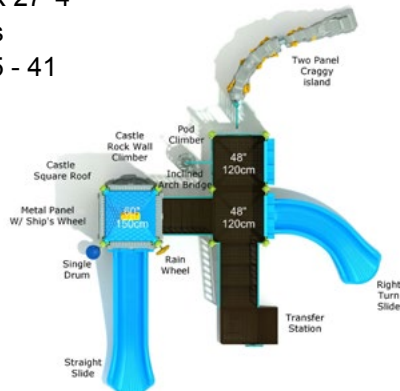

Lord's Landing

#PCT034

Safety Zone: 34' X 27' 4"

Ages: 5 - 12 years

Child Capacity: 35 - 41

Fall Height: 84"