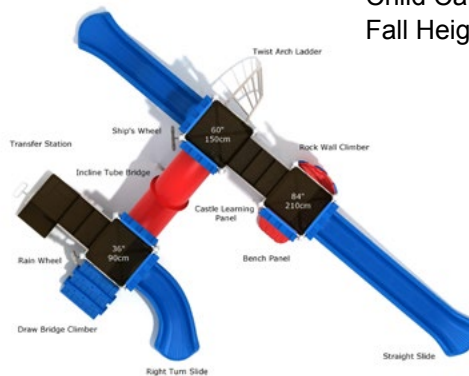

Child Capacity: 35 - 41

Fall Height: 84"

Lionheart Lair

#PCT029
 Safety Zone: 31' 2" X 34' 9"
 Ages: 5 - 12 years
 Child Capacity: 27 - 31
 Fall Height: 84"

Musketeer Manor

#PCT007
 Safety Zone: 28' 5" X 31' 11"
 Ages: 5 - 12 years
 Child Capacity: 28 - 32
 Fall Height: 84"