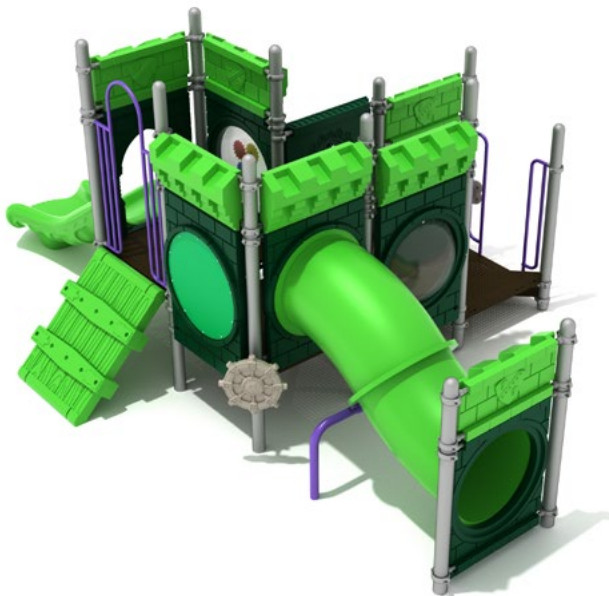

Alchemist Bunker

#PCT050
 Safety Zone: 13' 8" X 13' 8"
 Ages: 6 - 23 months
 Child Capacity: 12 - 15
 Fall Height: 12"

Teetotum Turret

#PCT044
 Safety Zone: 16' 9" X 17' 5"
 Ages: 6 - 23 months
 Child Capacity: 15 - 20
 Fall Height: 30"